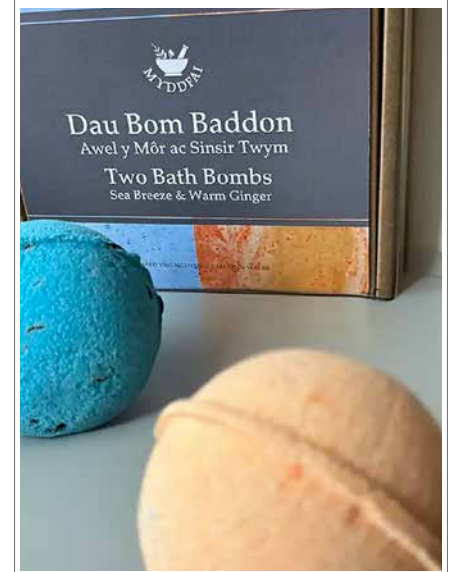

Dau Bom Baddon

Set anrheg foethus o ddau bom baddon wedi'u crefftio â llaw — Awel y Môr a Sinsir Twym.

Two Bath Bombs

A luxurious gift set of two handcrafted bath bombs — Awel y Môr and Sinsir Twym.

Maint / Size: 2 x 165g