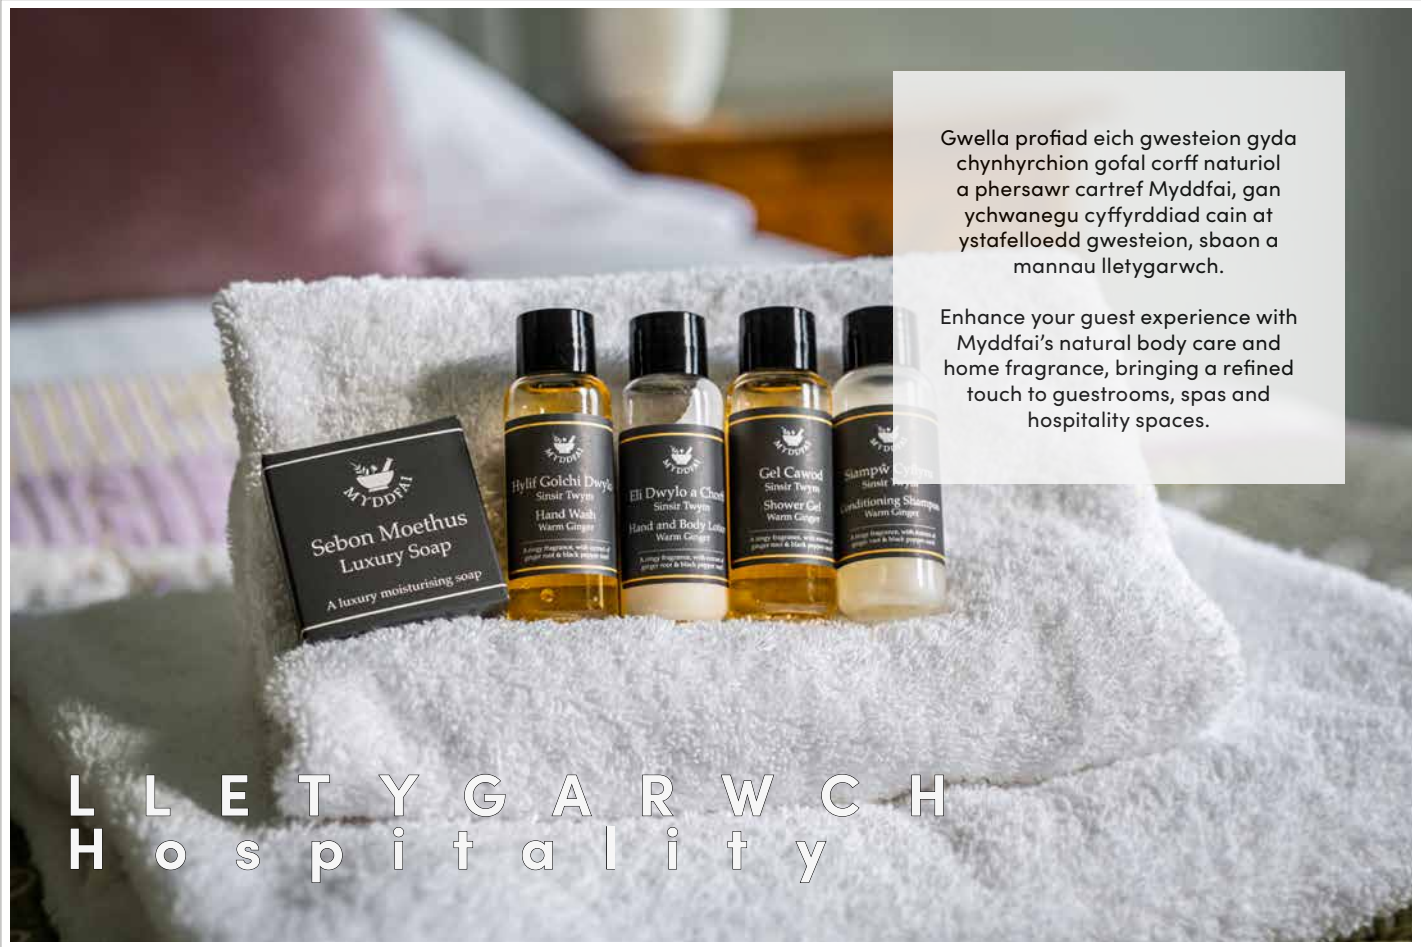

Gwella profiad eich gwesteion gyda chynhyrchion gofal corff naturiol a phersawr cartref Myddfai, gan ychwanegu cyffyrddiad cain at ystafelloedd gwesteion, sbaoon a manau llethygarwch.

Enhance your guest experience with Myddfai's natural body care and home fragrance, bringing a refined touch to guestrooms, spas and hospitality spaces.

L L E T Y G A R W C H
H o s p i t a l i t y